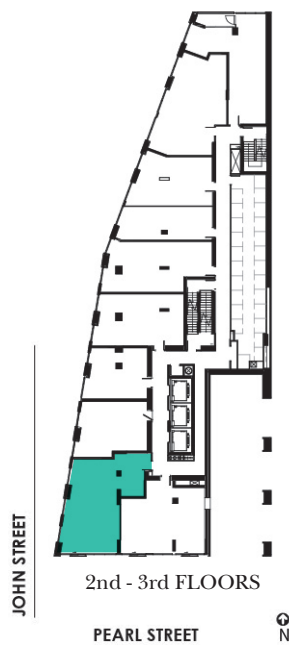

SUITES 202, 302
3 BEDROOM

Suite Area: **822 SQ.FT.**

With Juliet Balcony

All areas and stated room dimensions are approximate. Sizes and specifications are subject to change without notice. Actual living area and balcony/terraces may vary from floor stated areas. E. & O.E.